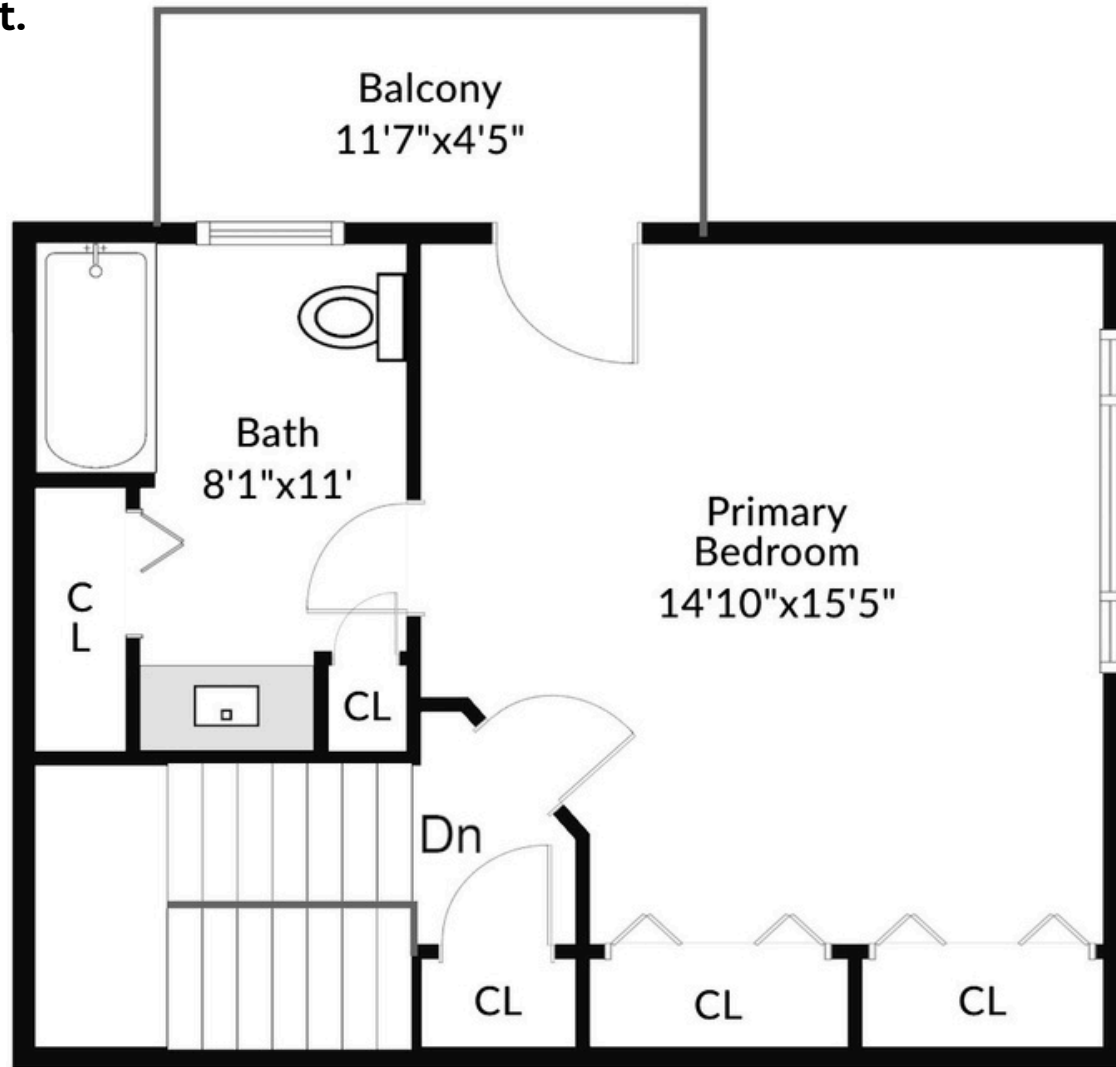

kw PROSPERITY
KELLERWILLIAMS. REALTY

THE NORTH JERSEY
REAL ESTATE GROUP

201-852-3720

Scan QR code
for video,
photos,
features and
showing times

**36 Mountain View Ct.
Riverdale, NJ**

Upper Level

Presented by Susan Di Donato