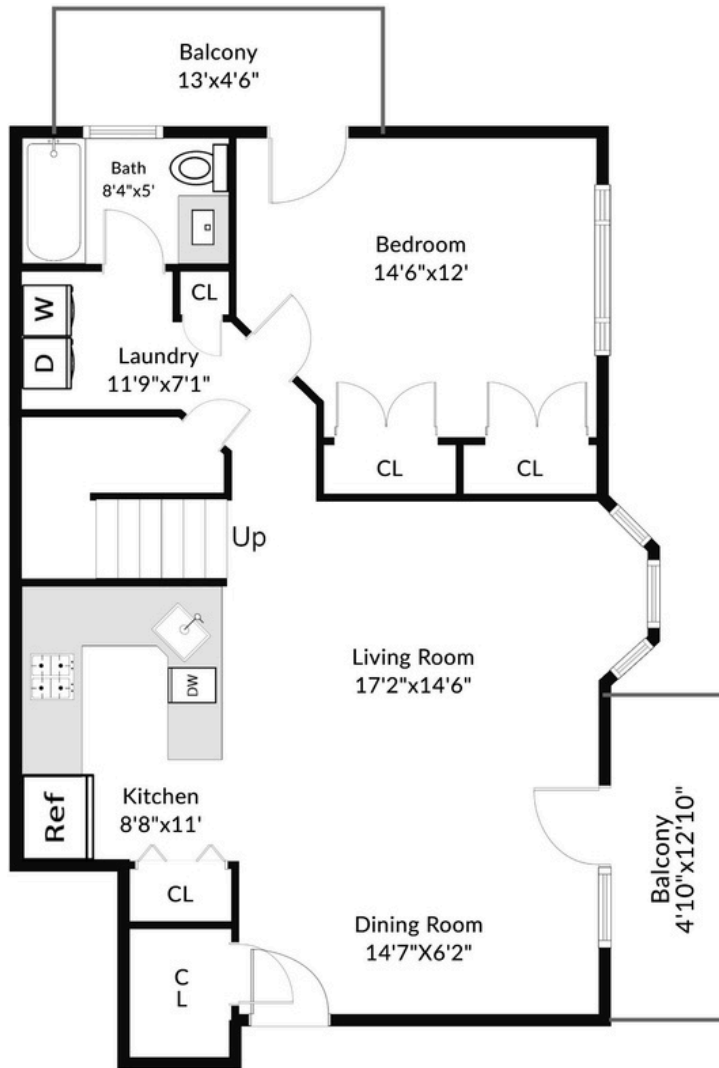

**36 Mountain View Ct.
Riverdale, NJ**

Main Level

Presented by Susan Di Donato

Keller Williams Prosperity
383 Ramapo Valley Road
Oakland NJ 07436

Direct Phone: (201) 852-3720
Email: susandidonato@kw.com

web: www.NorthJerseyRealEstateGroup.com

kw PROSPERITY
KELLERWILLIAMS. REALTY

THE NORTH JERSEY
REAL ESTATE GROUP

201-852-3720

Scan QR code
for video,
photos,
features and
showing times