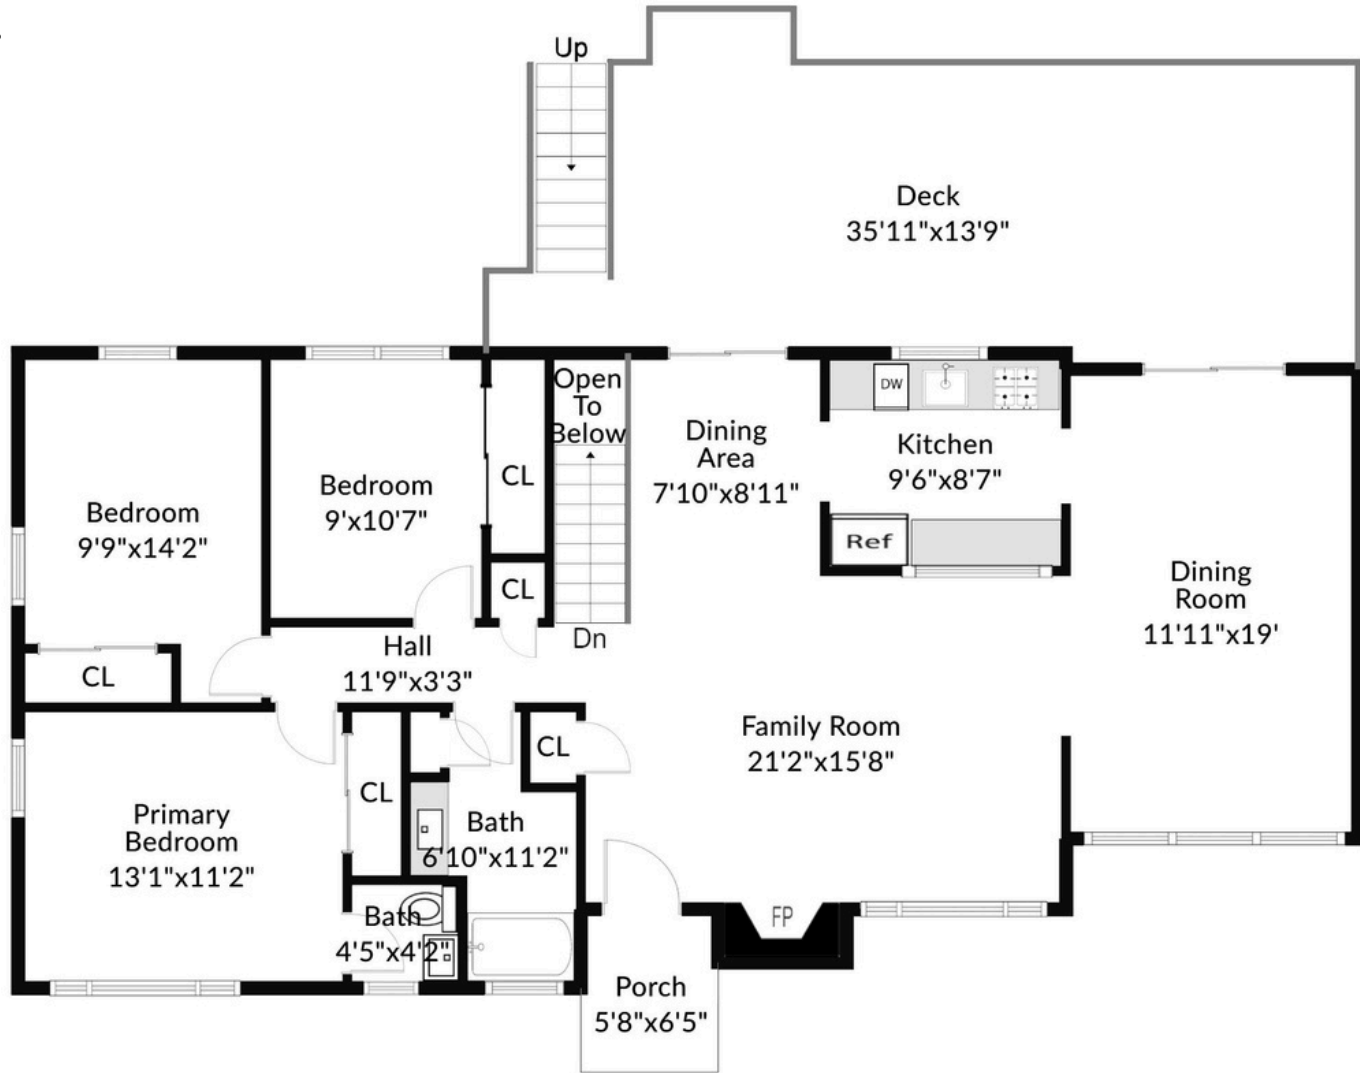

**27 Bear Mountain Rd.
Ringwood, NJ**

Main Level

Presented by Susan Di Donato

Keller Williams Prosperity
383 Ramapo Valley Road
Oakland NJ 07436

Direct Phone: (201) 852-3720
Email: susandidonato@kw.com

web: www.NorthJerseyRealEstateGroup.com

kw PROSPERITY
KELLERWILLIAMS. REALTY

MLS
MULTIPLE LISTING SERVICE

THE NORTH JERSEY
REAL ESTATE GROUP

201-852-3720

Scan QR code
for video,
photos,
features and
showing times