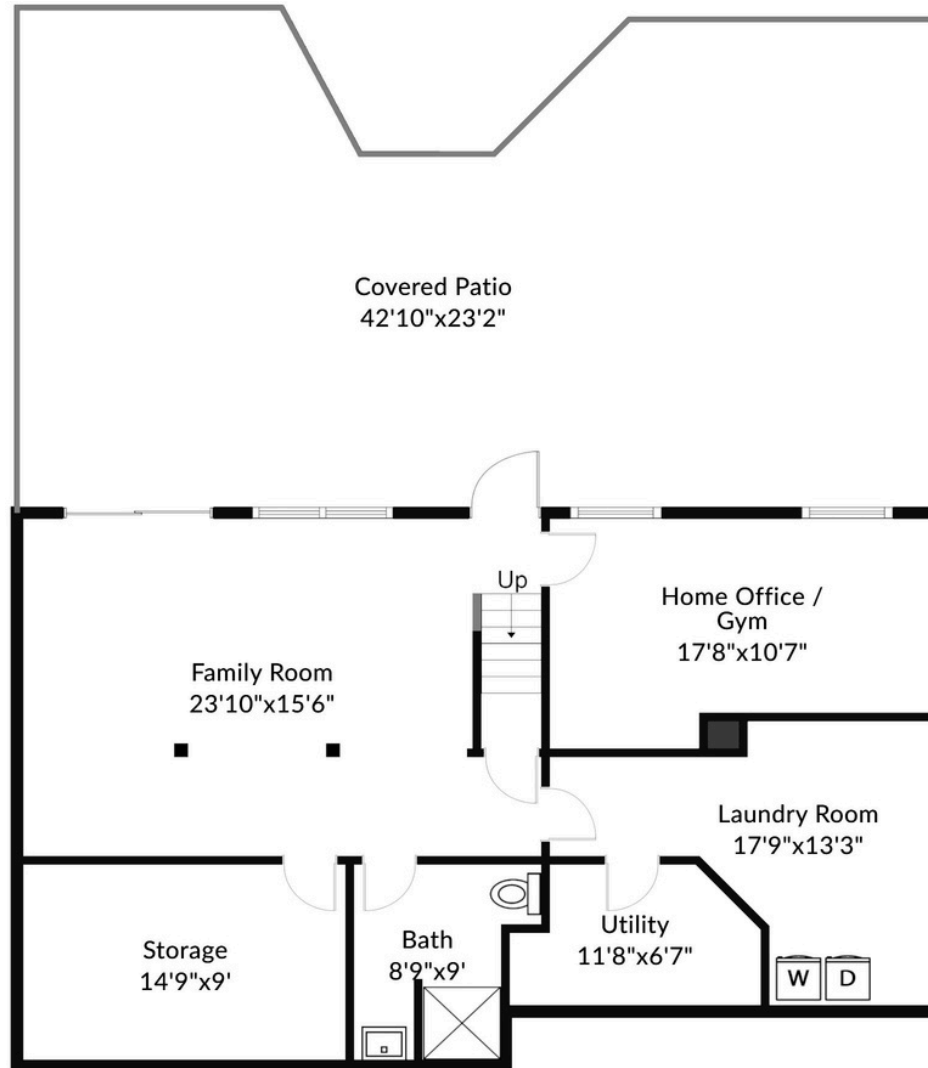

**27 Bear Mountain Rd.
Ringwood, NJ**

Lower Level

Presented by Susan Di Donato

Keller Williams Prosperity
383 Ramapo Valley Road
Oakland NJ 07436

Direct Phone: (201) 852-3720
Email: susandidonato@kw.com

web: www.NorthJerseyRealEstateGroup.com

kw PROSPERITY
KELLERWILLIAMS. REALTY

MLS
MULTIPLE LISTING SERVICE

THE NORTH JERSEY
REAL ESTATE GROUP

201-852-3720

Scan QR code
for video,
photos,
features and
showing times

This floor plan illustration is an approximation of existing structures and features and is provided for convenience only with the permission of the seller. All measurements are approximate and not guaranteed to be exact or to scale. Buyer should confirm measurements using their own sources.